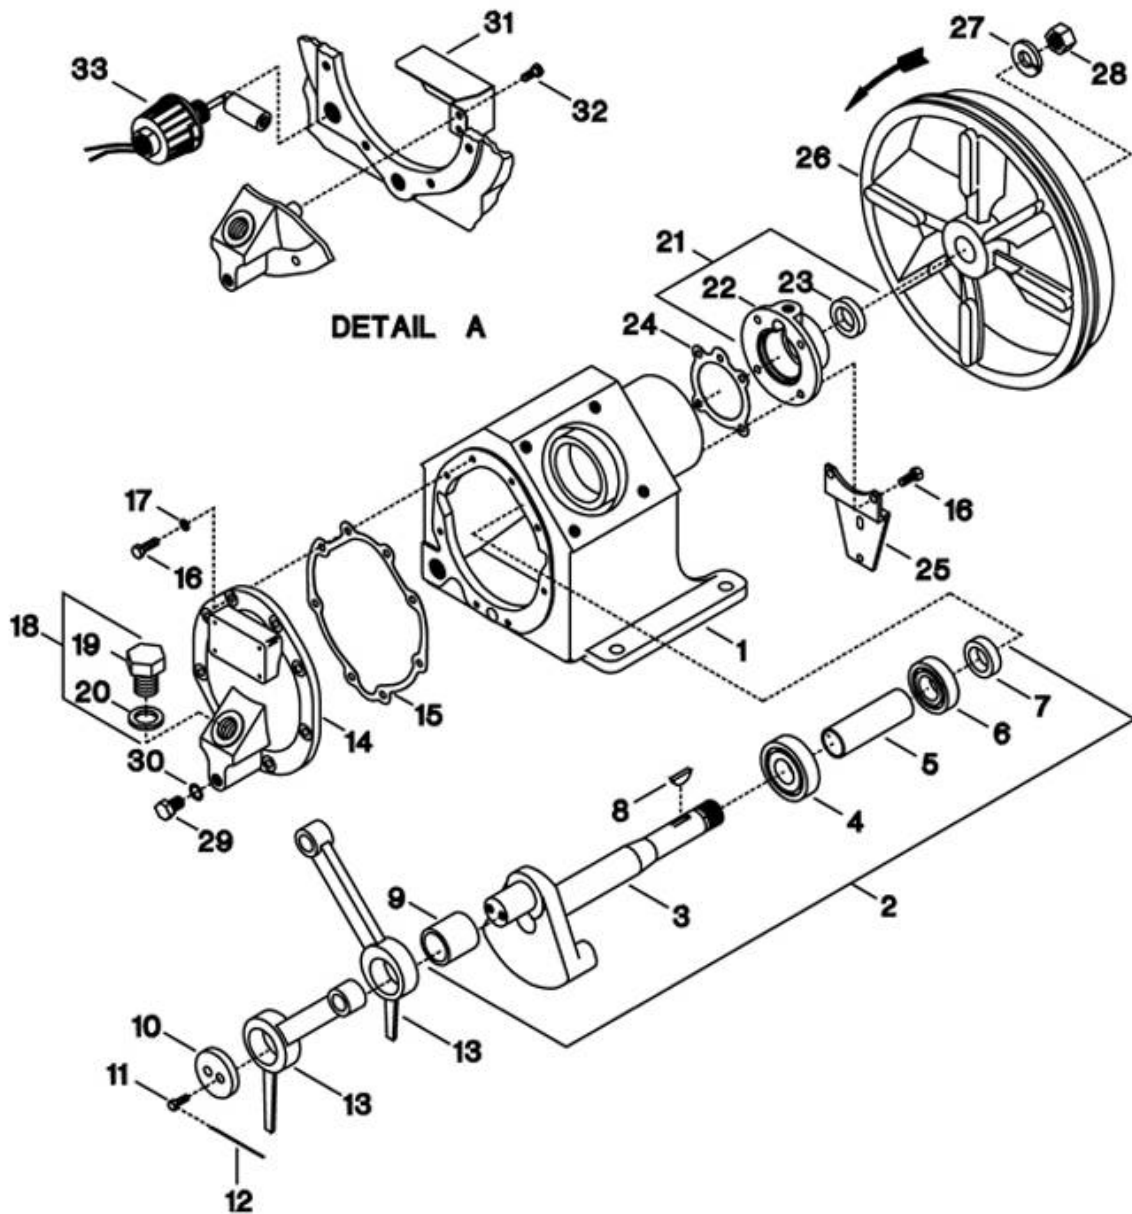

1. Compressor Frame Assembly - Model 2475

1. Compressor Frame Assembly - Model 2475

REF. NO.	PART NO.	DESCRIPTION	QTY.	SPARES		
				1	2	3
1-1	32247728	FRAME, COMPRESSOR	1			
1-2	32293565	ASSEMBLY, CRANKSHAFT COMPLETE	1			
1-3	NSS	● ASSEMBLY, DISK & SHAFT	1			
1-4	32248122	● BEARING, BALL	1			
1-5	32006496	● SPACER, CRANKSHAFT BEARING	1			
1-6	95213666	● BEARING, BALL WITH SNAP RING	1			
1-7	37127669	● RING, BEARING RETAINER	1			
1-8	95433173	● KEY, WOODRUFF	1			
1-9	30210199	● BUSHING, CRANKPIN	1			
1-10	30210298	CAP, CRANKPIN	1			
1-11	30278667	CAPSCREW - 3/8-16X7/8"	2			
1-12	90799289	LOCKWIRE - 12 GA X 5"	1			
1-13	32004152	ROD, CONNECTING	2			
1-14	32496663	COVER, FRAME END	1			
1-15	32247884	GASKET, FRAME END COVER	1	1	1	2
1-16	95105250	CAPSCREW, HEX - 5/16-18 X 1"	12			
1-17	95674651	GASKET, COPPER WASHER - 5/16"	8			
1-18	32279549	PLUG, OIL FILLER - COMPLETE	1			
1-19	NSS	● PLUG, OIL FILLER	1			
1-20	32247850	● O-RING, OIL FILLER PLUG	1	1	1	2
1-21	97331060	ASSEMBLY, SHAFT END COVER	1			
1-22	NSS	● COVER, SHAFT END	1			
1-23	32499923	● SEAL	1		1	2
1-24	32247876	GASKET, SHAFT END COVER	1	1	1	2
1-25	32157349	BRACKET, INTERCOOLER CLAMP	1			
1-26	32496432	BELTWHEEL - ELECTRIC DRIVE	1			
1-26	32247975	BELTWHEEL - GASOLINE DRIVE	1			
1-27	95081808	● LOCKWASHER, SPRING - 3/4"	1		1	2
1-28	95076816	NUT, HEX	1	1	1	2
1-29	95053526	CAPSCREW, HEX - 1/2-13 X 3/4"	1			
1-30	95674701	GASKET, COPPER	1			
1-31	32295222	BAFFLE, OIL LEVEL SWITCH	1			
1-32	95053070	CAPSCREW	2			
1-33	32276313	SWITCH, LOW OIL LEVEL	1			